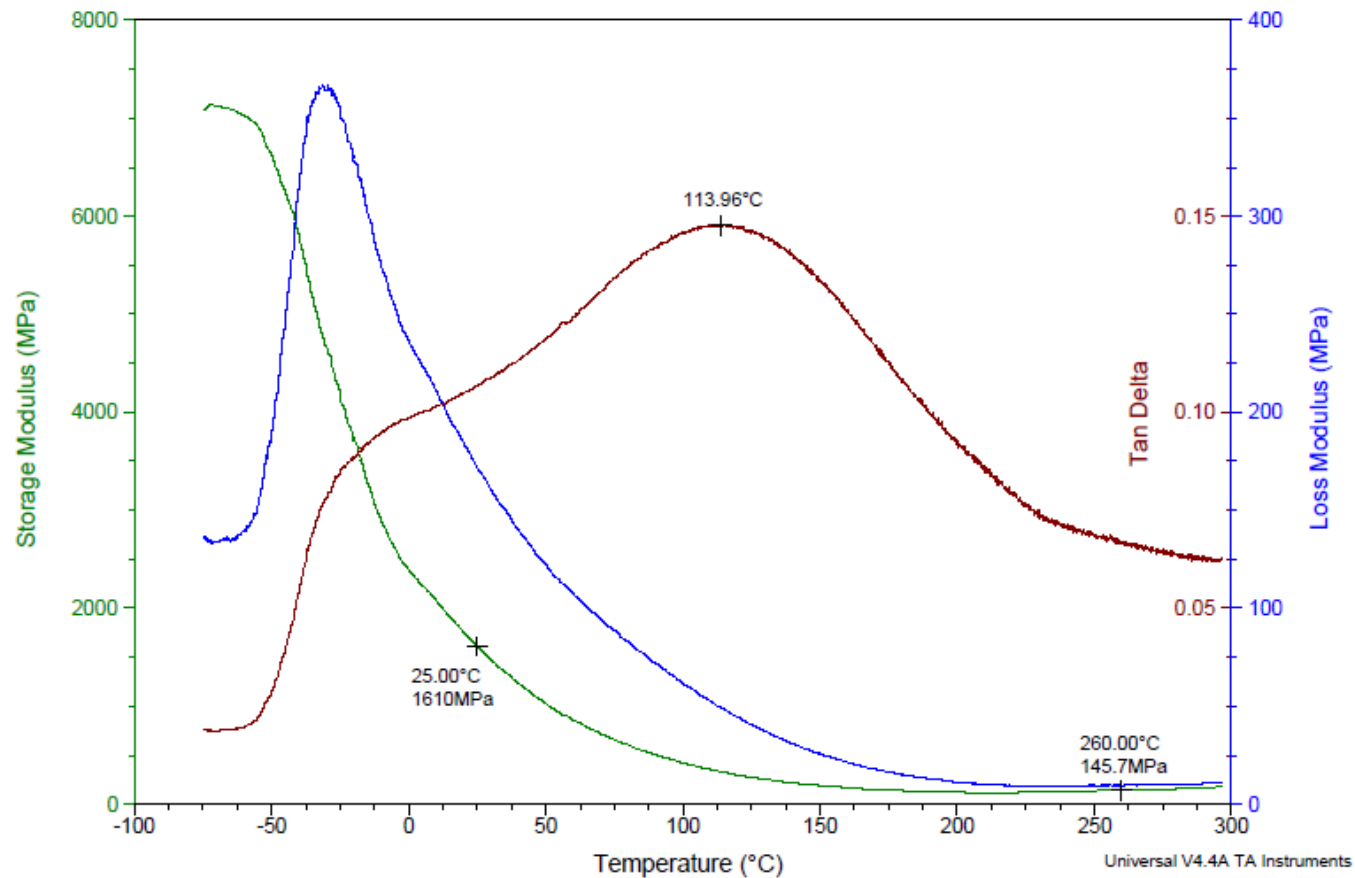

# ► DSC

10C/min ramp to 300C

# ▶ TGA

30min ramp to 175C,  
dwelling 60min

# ► DMA

5C/min ramp to 300C

# ► TMA

10C/min ramp to 250C