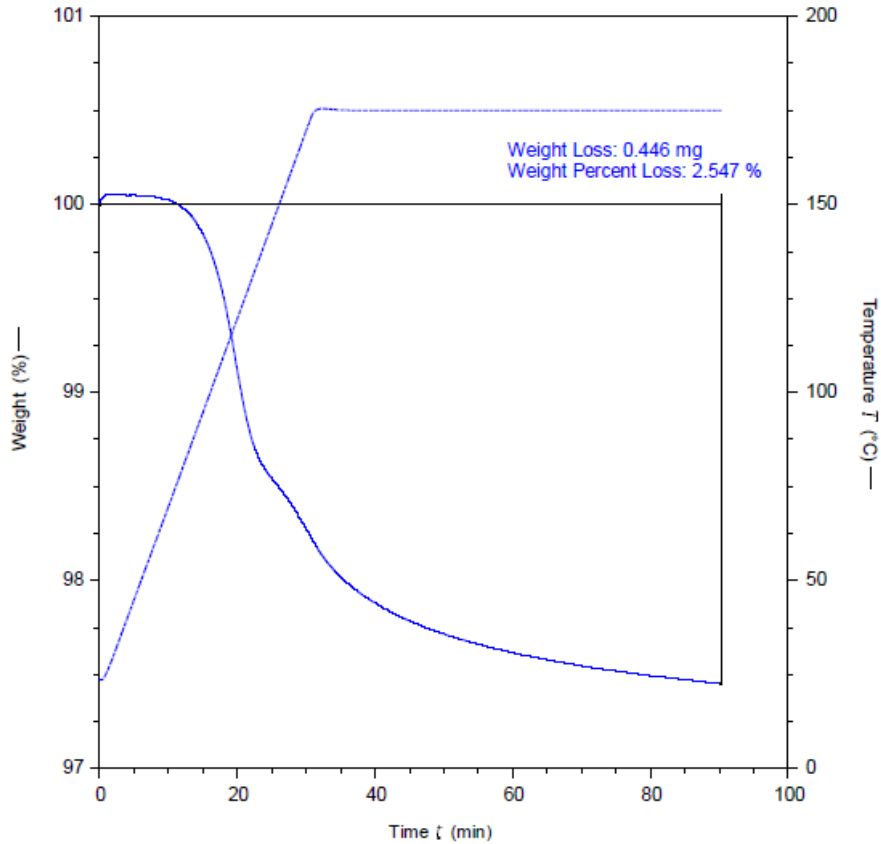

# ► DSC

10C/min ramp to 300C

# ▶ TGA

30min ramp to 175C,  
dwelling 60min

# ► DMA

5C/min ramp to 300C

# ► TMA

10C/min ramp to 250C