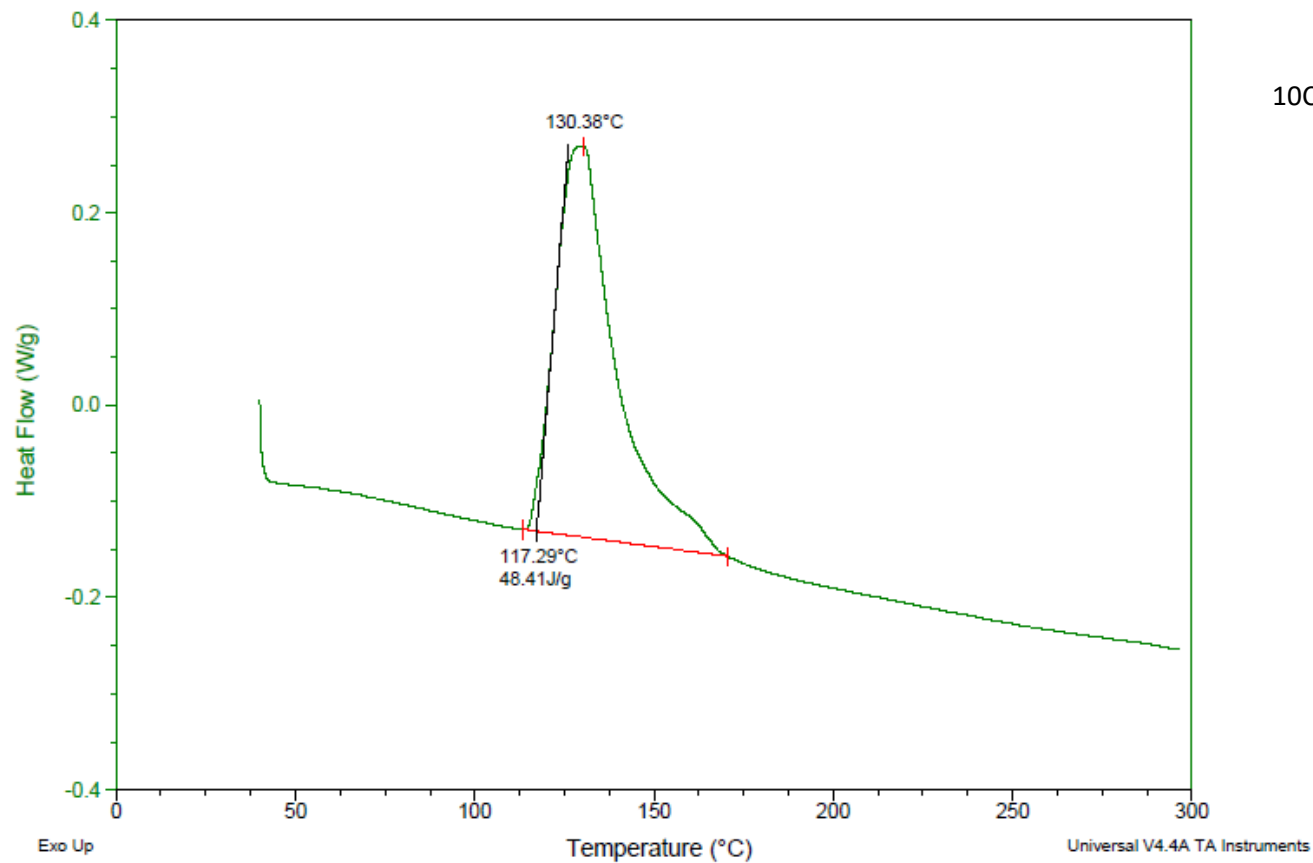

# ► DSC

10C/min ramp to 300C

# ▶ TGA

30min ramp to 175C,  
dwelling 60min

# ► DMA

5C/min ramp to 300C

# ► TMA

10C/min ramp to 250C